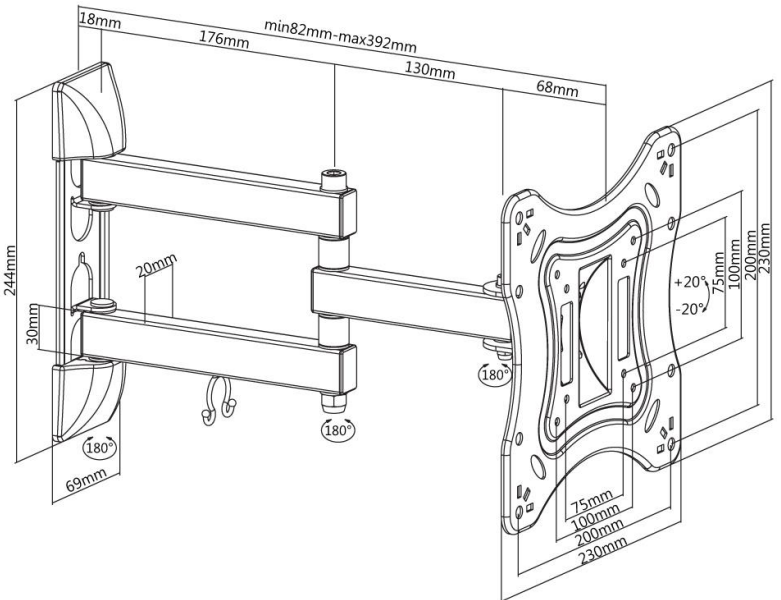

reflecta FLEXPLO 42-2020T3

Product information:

- Universal, full motion TV wall mount
- Max. loading weight: 20 kg
- Vesa: 75x75, 100x100, 100x200, 200x200
- Tilt: +/-20°
- Swivel: +/-90°
- Profile: min. 82 mm – max. 392 mm
- Cable management