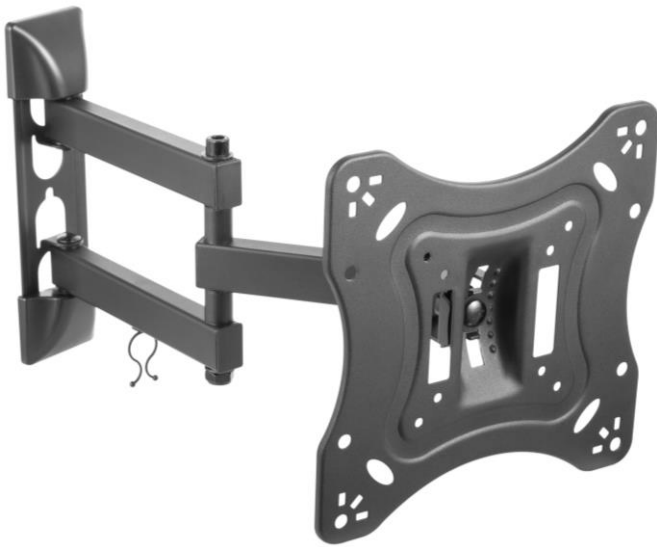

reflecta FLEXPLO 42-2020T3

Product information:

- Universal, full motion TV wall mount
- Max. loading weight: 20 kg
- Vesa: 75x75, 100x100, 100x200, 200x200
- Tilt: +/-20°
- Swivel: +/-90°
- Profile: min. 82 mm – max. 392 mm
- Cable management