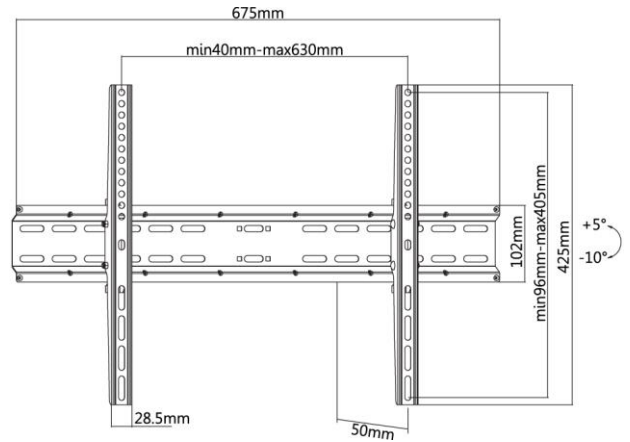

reflecta PLANO Slim 70-6040T

Product information:

- Universal TV wall mount
- Max loading weight 35 kg
- 37 – 70" (94 -178 cm)
- Vesa: 200x200, 300x200, 300x300, 400x200, 400x300, 400x400, 600x400
- Profile: 50 mm
- Water level included (magnetic)