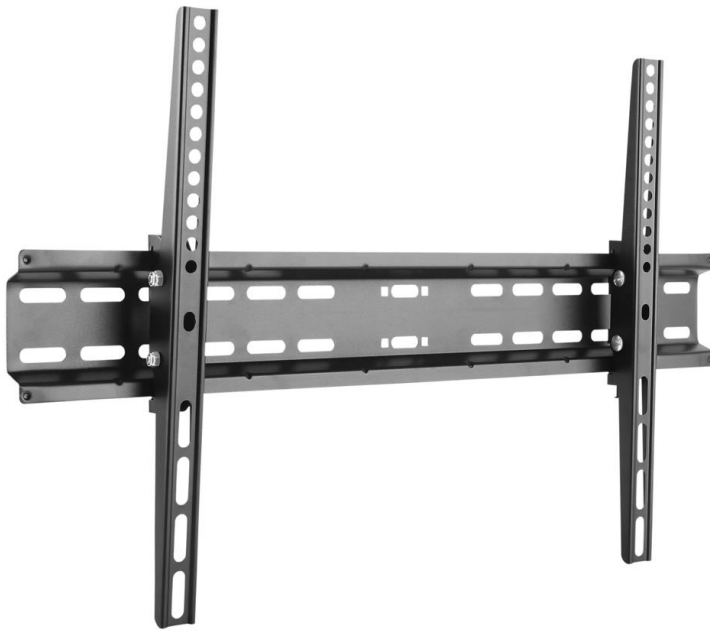

reflecta PLANO Slim 70-6040T

Product information:

- Universal TV wall mount
- Max loading weight 35 kg
- 37 – 70" (94 -178 cm)
- Vesa: 200x200, 300x200, 300x300, 400x200, 400x300, 400x400, 600x400
- Profile: 50 mm
- Water level included (magnetic)