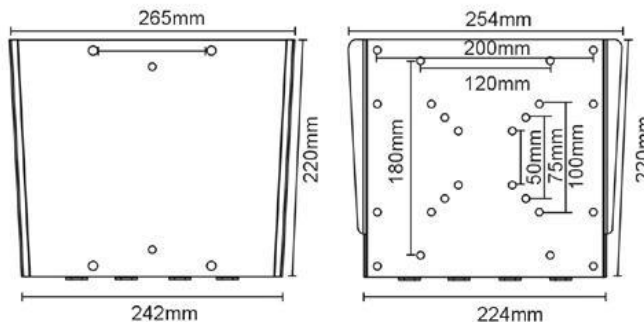

reflecta Plano Flat Small 40 (silver) and 40B (black)

Product information:

- Universal wall mount for TVs
- Max loading weight 30 kg
- 10 – 40“ (25-102 cm)
- Vesa: 50x50, 75x75, 100x200, 120x180, 200x200
- Wall distance: 18 mm
- Easy installation
- Cost-effective alternative

Art.Nr.: 23078 (black) and 23079 (silver)

EAN: 4005039230783 (black) and
4005039230790 (silver)

Specifications subject to change without notice.

reflecta gmbh

Merkurstrasse 8
D 72184 Eutingen

Phone: +49 (0) 7457 9465-60