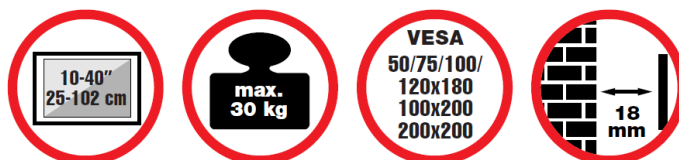

reflecta Plano Flat Small 40 (silver) and 40B (black)

Product information:

- Universal wall mount for TVs
- Max loading weight 30 kg
- 10 – 40“ (25-102 cm)
- Vesa: 50x50, 75x75, 100x200, 120x180, 200x200
- Wall distance: 18 mm
- Easy installation
- Cost-effective alternative