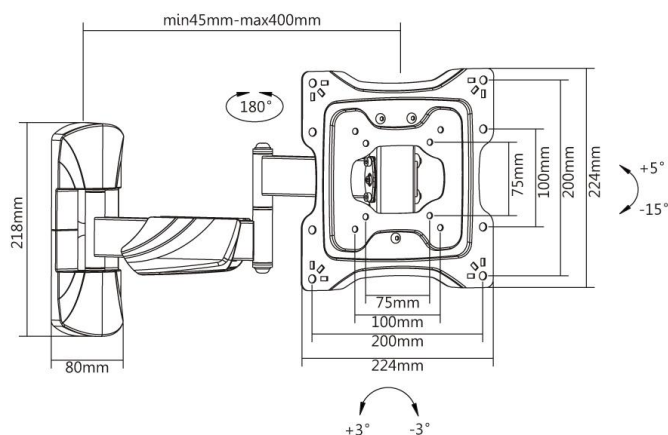

reflecta FLEEXO 42-2020T3P

Product Information:

- Full motion universal wall mount for TV's / Displays
- Max. loading weight 25 kg
- Length max: 40 cm
- Vesa: 75x75, 100x100, 100x200, 200x200
- 23-42" (58-107 cm)
- Tilt: +5° / -15°
- Swivel: +/-90°
- Cable management