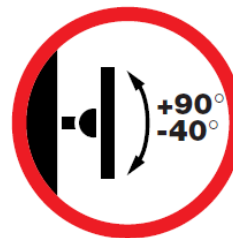

reflecta FLEXO DeskPro 27-1010

Product Information:

- Universal Monitor Support
- Max loading weight: 9 kg
- Tilt: +90° / -40°
- 360° rotation
- Portrait and landscape view
- Arm length: max 602 mm
- Height: 520 mm
- 13-27" / 33-68 cm
- Vesa: 75x75, 100x100
- Gas spring mechanism