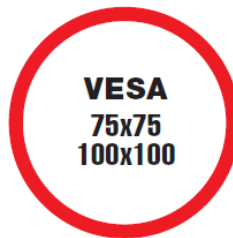

reflecta FLEXO DeskPro 27-1010

Product Information:

- Universal Monitor Support
- Max loading weight: 9 kg
- Tilt: +90° / -40°
- 360° rotation
- Portrait and landscape view
- Arm length: max 602 mm
- Height: 520 mm
- 13-27" / 33-68 cm
- Vesa: 75x75, 100x100
- Gas spring mechanism