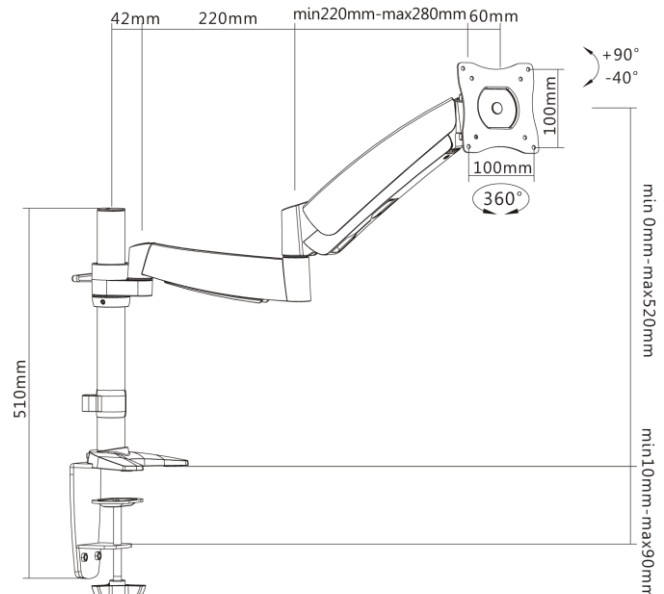

reflecta FLEXO DeskPro 27-1010

Product Information:

- Universal Monitor Support
- Max loading weight: 9 kg
- Tilt: +90° / -40°
- 360° rotation
- Portrait and landscape view
- Arm length: max 602 mm
- Height: 520 mm
- 13-27" / 33-68 cm
- Vesa: 75x75, 100x100
- Gas spring mechanism